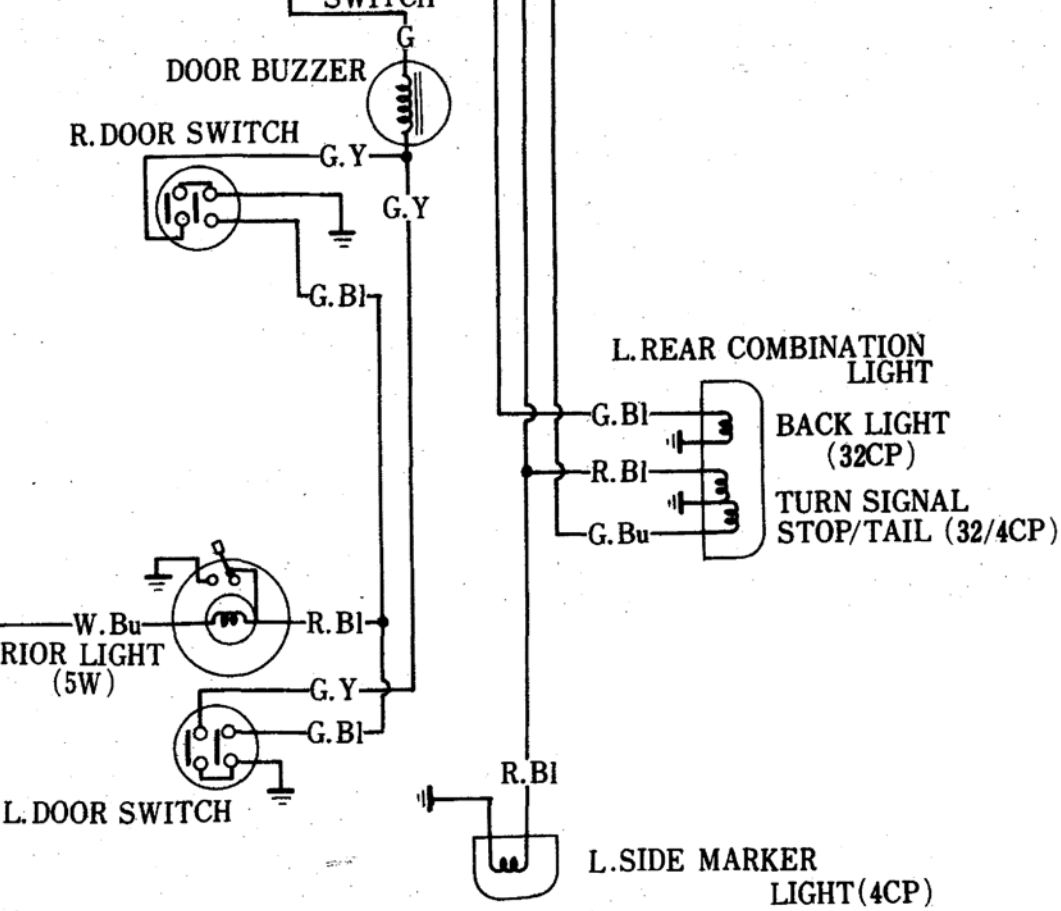

G. R : Green/red stripe
G. W : Green/white stripe
G. Y : Green/yellow stripe
L. G : Light Green
LG. R : Light Green/red stripe
R. : Red
R. Bl : Red/black stripe
R. Bu : Red/blue stripe
R. G : Red/green stripe
R. Y : Red/yellow stripe

R. W : Red/white stripe
W. : White
W. R : White/red stripe
W. Y : White/yellow stripe
W. Bu : White/blue stripe
W. G : White/green stripe
Y. : Yellow
Y. Bl : Yellow/black stripe
Y. R : Yellow/red stripe
Y. W : Yellow/white stripe