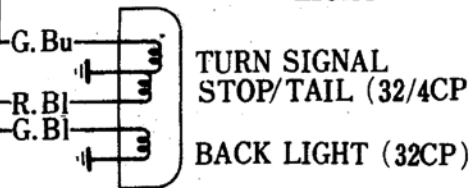

HONDA 600 Coupe WIRING

(4CP)

WIRING DIAGRAM

R. SIDE MARKER LIGHT (4CP)

R. REAR COMBINATION LIGHT

TACHOMETER

HAND BRAKE
PILOT (3W)

HIGH BEAM PILOT
(3W)