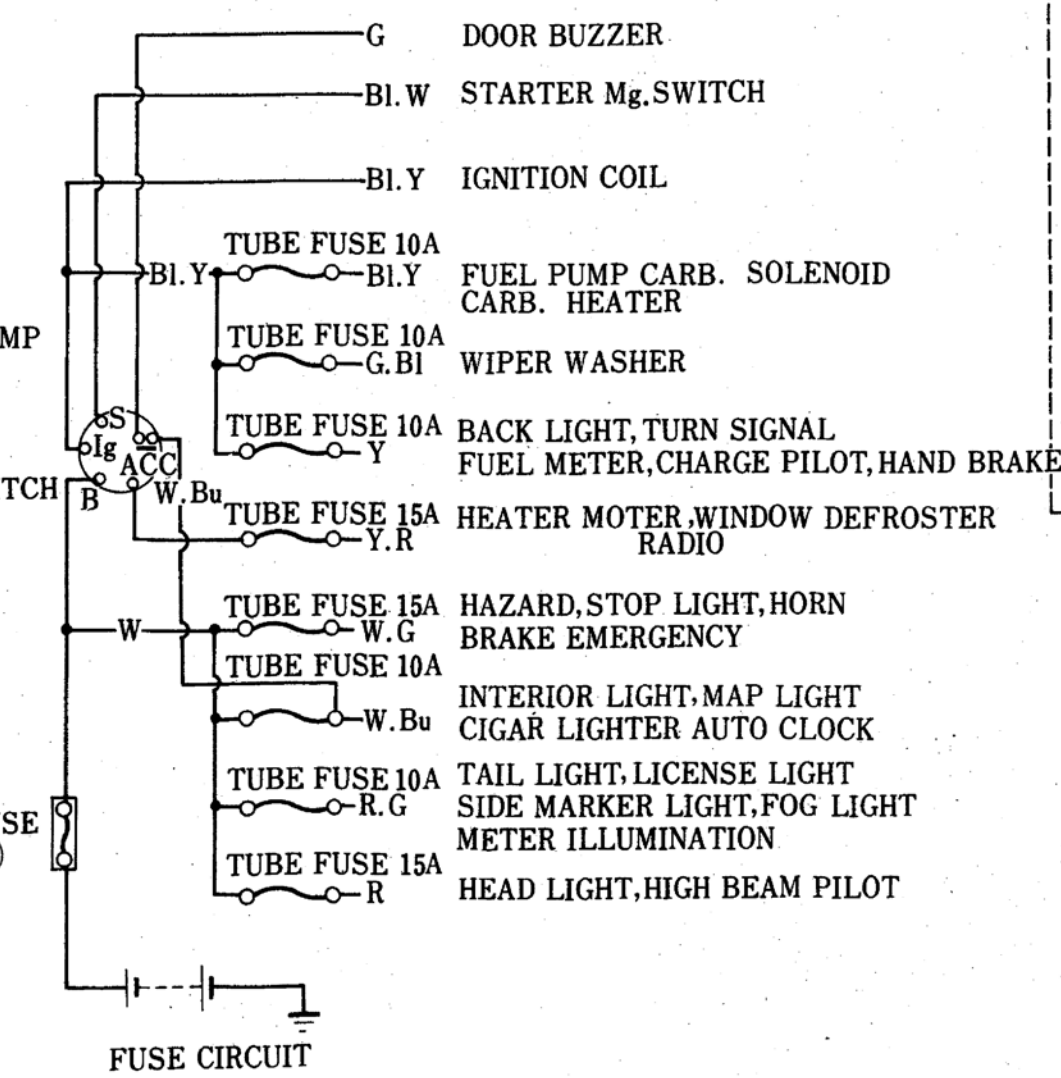

HONDA 600 Coupe WIRING

(4CP)

WIRING DIAGRAM

R. SIDE MARKER LIGHT (4CP)

R. REAR COMBINATION LIGHT

TACHOMETER

HAND BRAKE
PILOT (3W)

HIGH BEAM PILOT
(3W)

SPEEDO METER

AL PILOT (3W)

ILLUMINATION
(3W)

HAND BRAKE
SWITCH

DOOR BUZZER

R. DOOR SWITCH

LICENSE LIGHT
(4CP)

LICENSE LIGHT
(4CP)