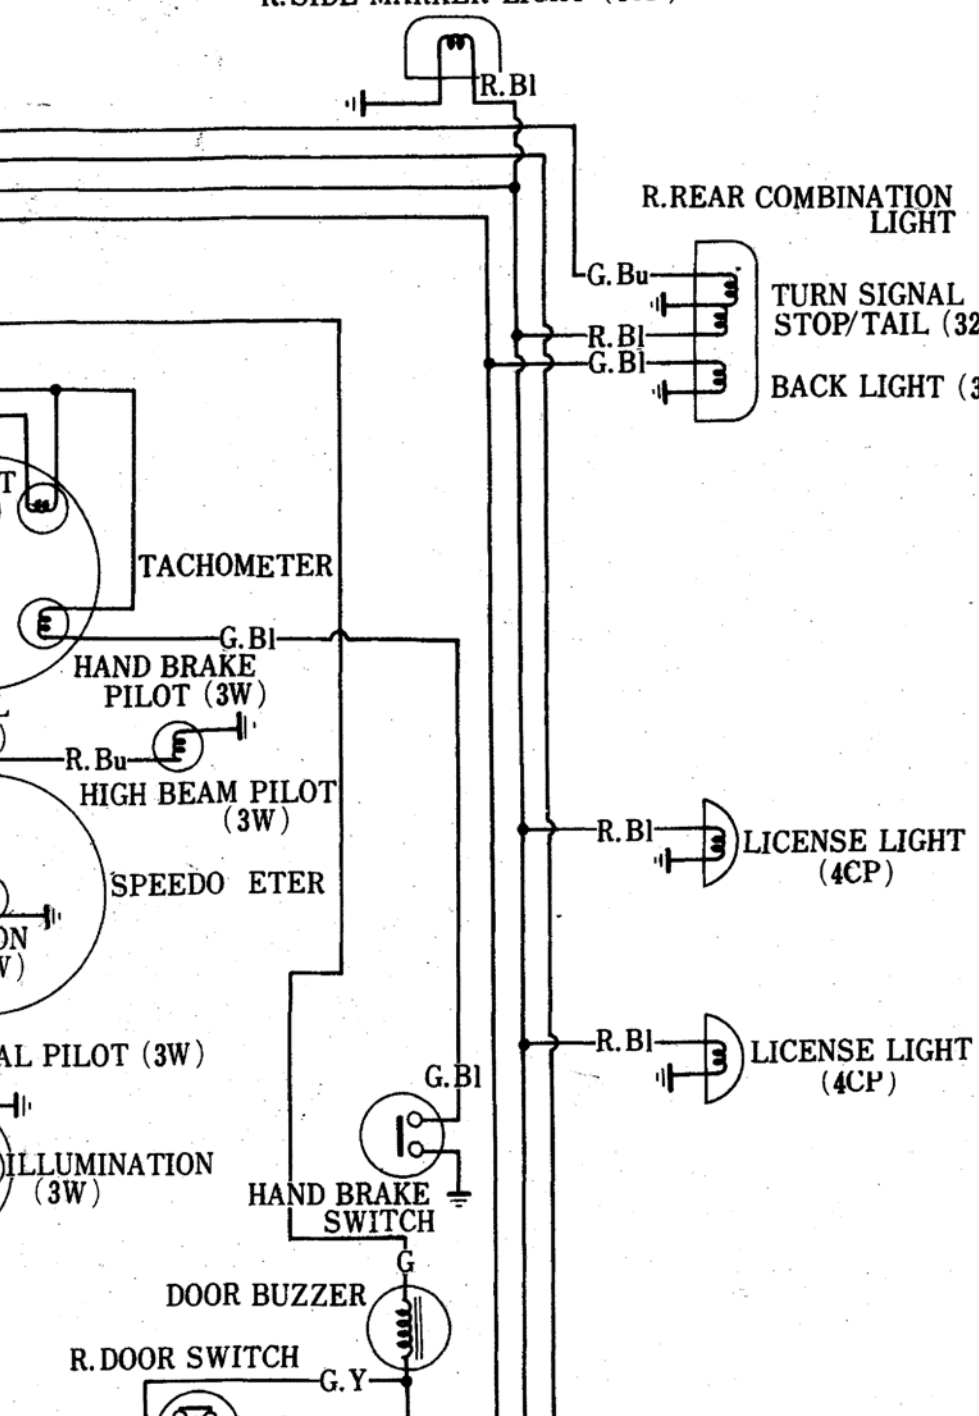

HONDA 600 Coupe WIRING

(4CP)

WIRING DIAGRAM

R. SIDE MARKER LIGHT (4CP)

R. REAR COMBINATION LIGHT

TACHOMETER

HAND BRAKE
PILOT (3W)

HIGH BEAM PILOT
(3W)

SPEEDO METER

AL PILOT (3W)

ILLUMINATION
(3W)

HAND BRAKE
SWITCH

DOOR BUZZER

R. DOOR SWITCH

LICENSE LIGHT
(4CP)

LICENSE LIGHT
(4CP)